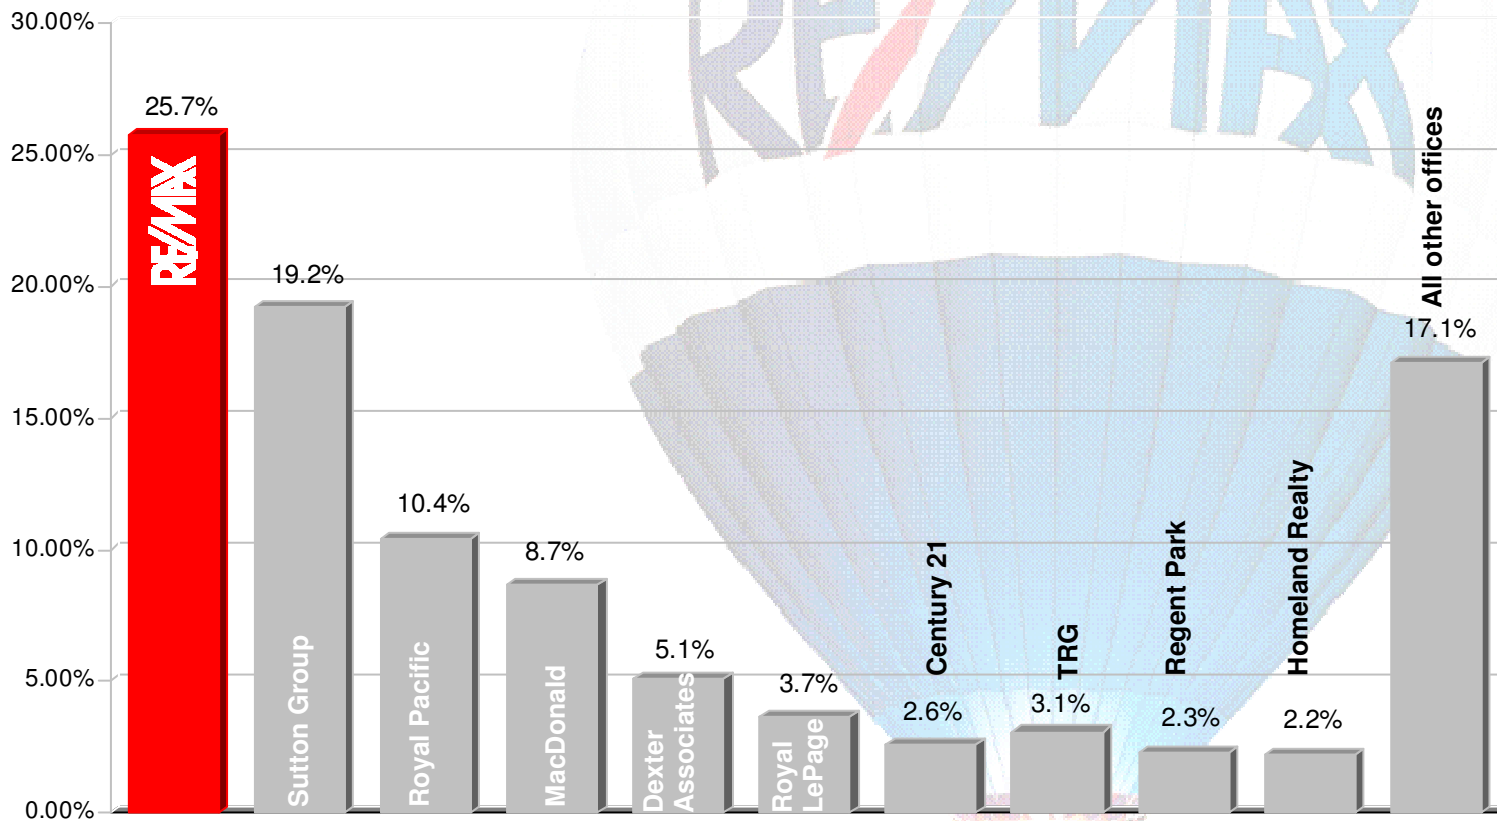

Market Share

Vancouver - Westside/Downtown

January 1st to September 30th, 2009

NOTE: this representation is based in whole or in part on data generated by the Real Estate Board of Greater Vancouver which assume no responsibility for its accuracy